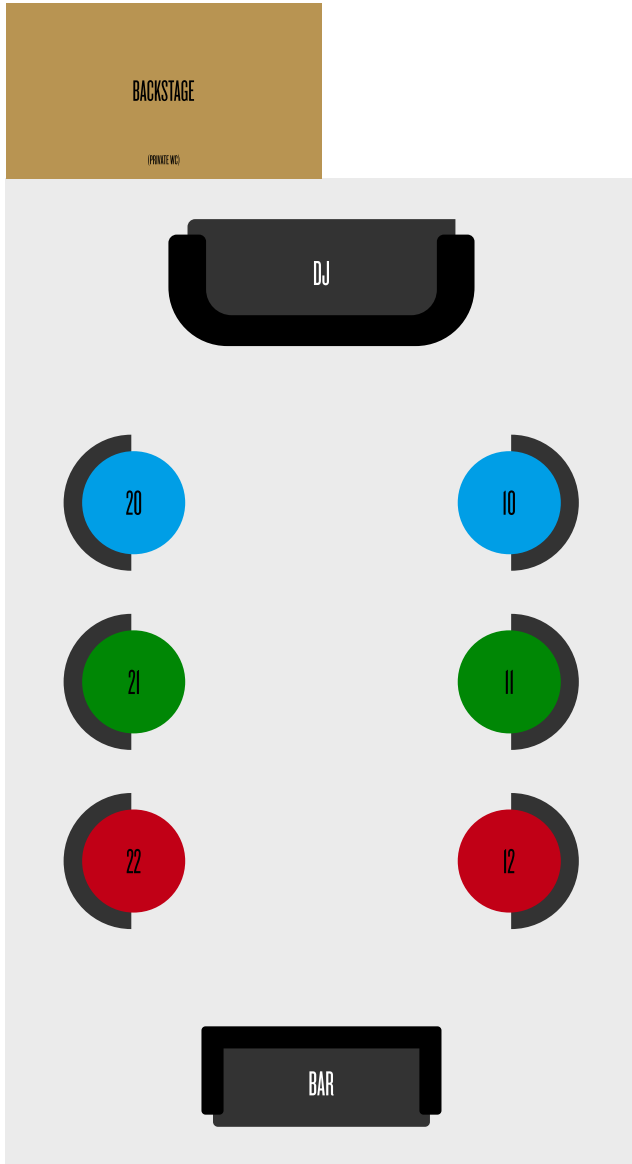

GROUND FLOOR

- **20 | 10** : 800€ minimum spend | 6-8 pax
- **21 | 11** : 600€ minimum spend | 6-8 pax
- **22 | 12** : 400€ minimum spend | 6-8 pax

● **GOLD EXCLUSIVE AREA BACKSTAGE + 20:**
5.000€ minimum spend | 12-15 pax

BALCONY FLOOR

- **30** : 400€ minimum spend | 4-6 pax
- **31 | 32 | 43 | 42 | 41 | 40 | 53 | 50 | 52 | 51:**
300€ minimum spend | 4-6 pax

● **SILVER EXCLUSIVE AREA 41 + 40 + 53 + 50 + 52 + 51 :**
3.000€ minimum spend | 25 pax