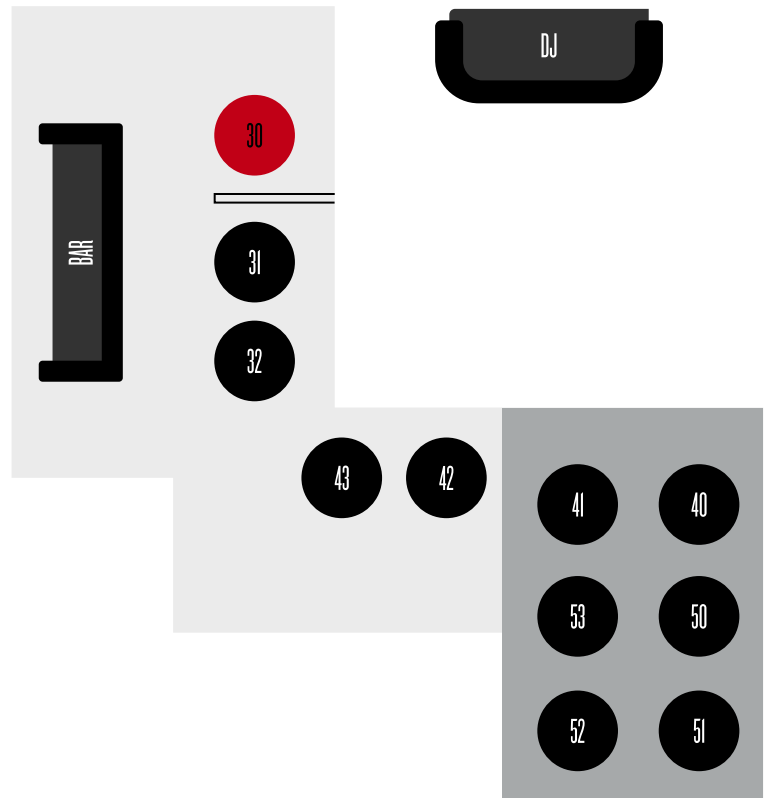

GROUND FLOOR

- **20 | 10** : 800€ minimum spend | 6-8 pax
- **21 | 11** : 600€ minimum spend | 6-8 pax
- **22 | 12** : 400€ minimum spend | 6-8 pax

● **GOLD EXCLUSIVE AREA BACKSTAGE + 20:**
5.000€ minimum spend | 12-15 pax

BALCONY FLOOR

- **30** : 400€ minimum spend | 4-6 pax
- **31 | 32 | 43 | 42 | 41 | 40 | 53 | 50 | 52 | 51:**
300€ minimum spend | 4-6 pax

● **SILVER EXCLUSIVE AREA 41 + 40 + 53 + 50 + 52 + 51 :**
3.000€ minimum spend | 25 pax